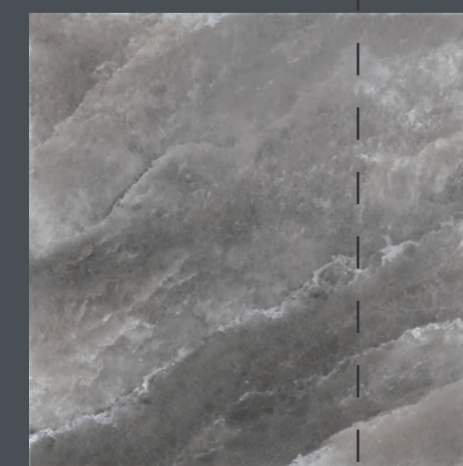

Mosaico Listello A+B+C
59x59 23^{7/32}"x23^{7/32}" crs_lx

Colors

Flower of Salt

Hawaiian Green

Celtic Grey

Indian Purple

Cyprus Lava

Persian Blue