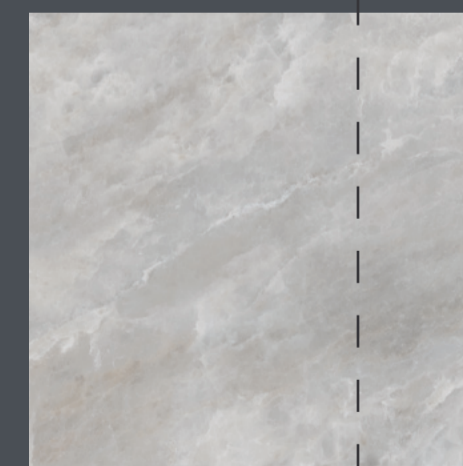

Mosaico Listello A+B+C
59x59 23^{7/32}"x23^{7/32}" crs_lx

Colors

Flower of Salt

Hawaiian Green

Celtic Grey

Indian Purple

Cyprus Lava

Persian Blue